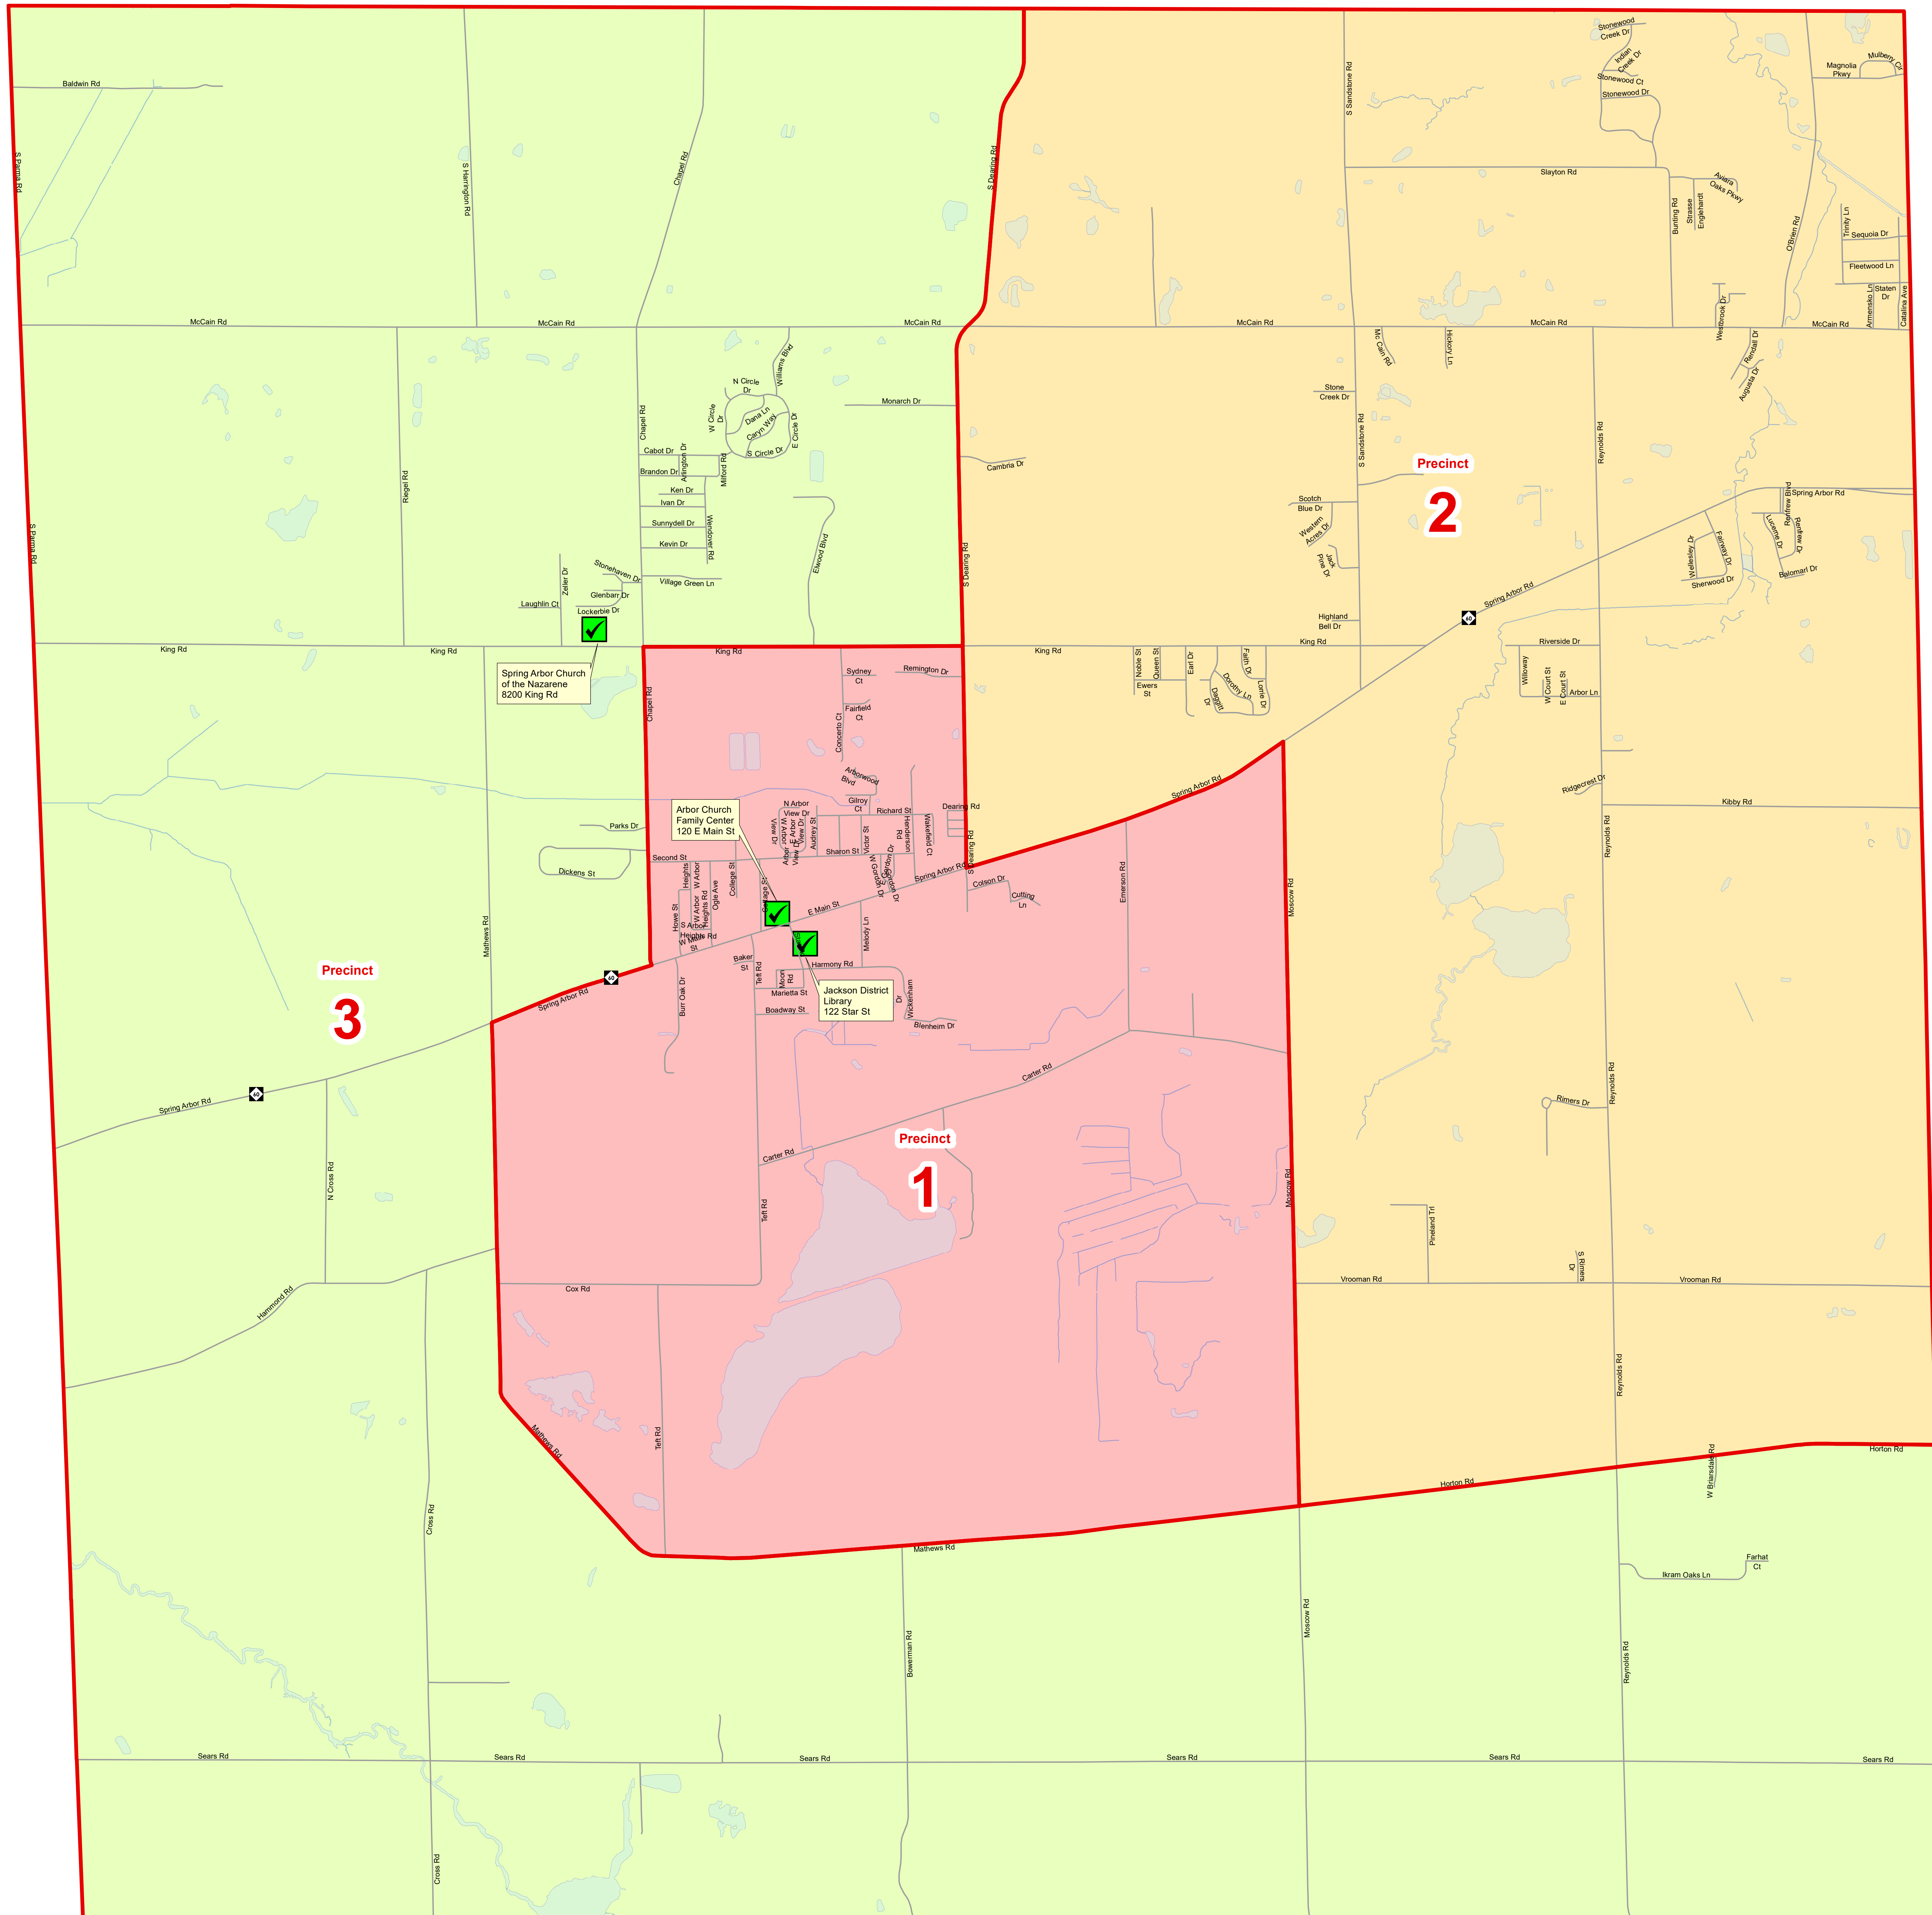

SPRING ARBOR TOWNSHIP

Jackson County, Michigan

VOTING PRECINCTS

Voting Precincts

- Precinct 1
- Precinct 2
- Precinct 3

Precinct Polling Locations

- Precinct 1: Jackson District Library
122 Star St
- Precinct 2: Arbor Church Family Center
120 E Main St
- Precinct 3: Spring Arbor Church of the Nazarene
8200 King Rd